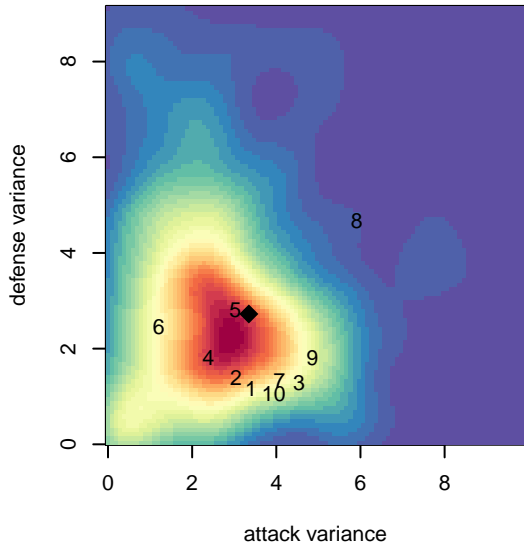

**attack and defense variance (black dot)
relative to other teams
and top 10 in region**