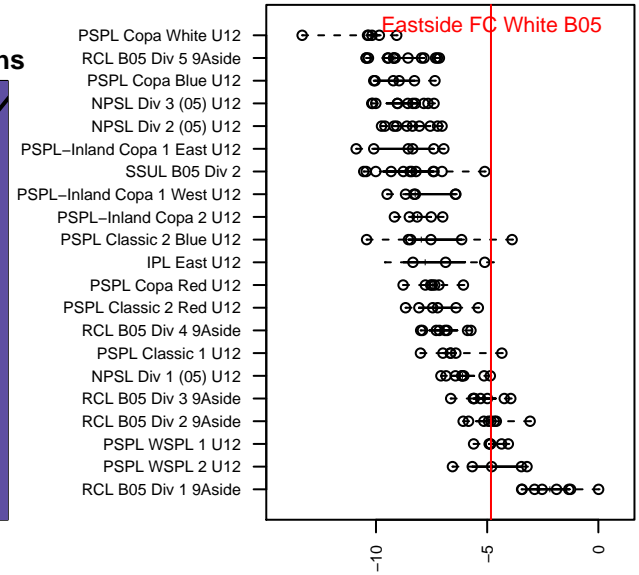

**attack and defense rating
relative to others at age
and all opponents in last 13 months**