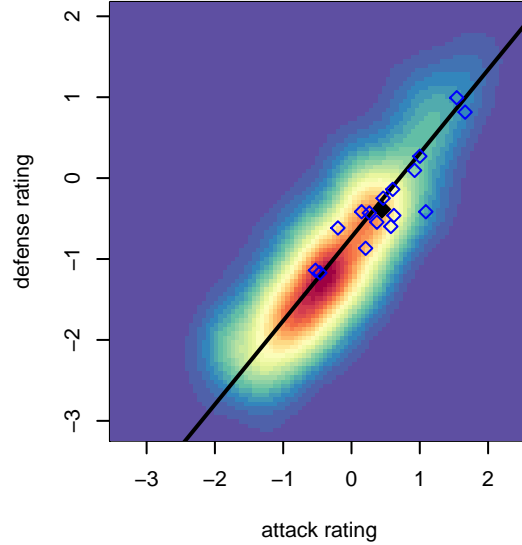

**attack and defense rating
relative to others at age
and all opponents in last 13 months**