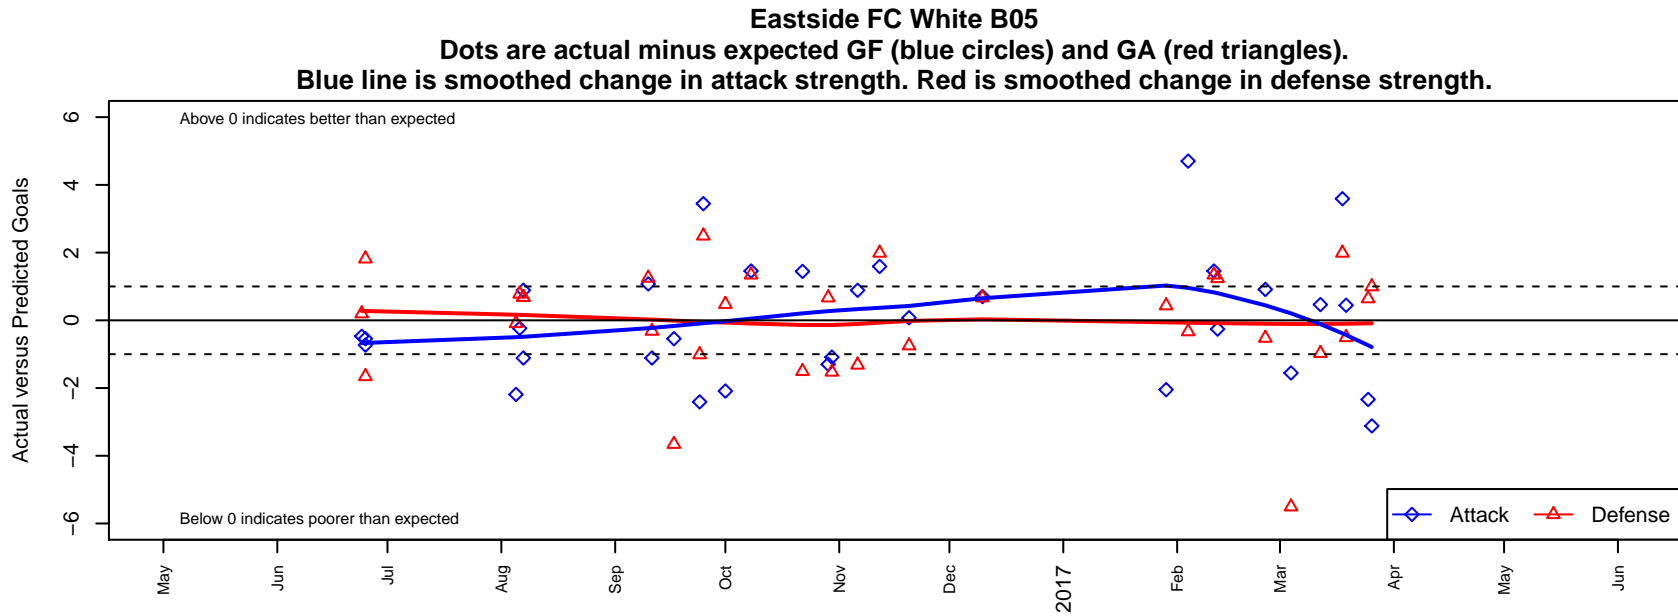

**attack and defense variance (black dot)
relative to other teams
and top 10 in region**

**attack and defense rating
relative to others at age
and all opponents in last 13 months**

Eastside FC White B05

Eastside FC
Preston, WA
B05 total strength=808
attack=1.56 defense=0.68
fall league = RCL B05 Div 2 9Aside
spr league = Win RCL B05 Div 2

alt names used:
Eastside FC B05 White B
Eastside FC B05 White B
Eastside FC B05 White B
Eastside FC B05 White B
Eastside FC B05 White B

Venues played:
2016 Rainier Challenge Samba U12
2016 Eastside FC Cup BU12
2016 RCL B05 Div 2 9Aside
2016 Win RCL B05 Div 2
2016 WYS Presidents Cup B05 Division 1